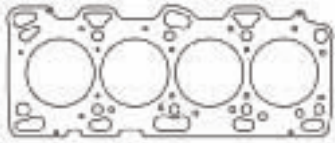

## Mitsubishi Head Gaskets

**4G63/4G63-T DOHC 2.0L**  
Eclipse 90-99, Galant 89-92, EVO 1-3 92-95

Bore	Material	Pkg Qty	Part #	List Price
85.5mm	MLS .051	1	C4233-051	\$98.24
86mm	MLS .051	1	C4234-051	\$98.24
87mm	MLS .051	1	C4235-051	\$98.24

Top End StreetPro Kit available Part# PRO2006T - \$183.55 refer to pg. 80  
Bottom End StreetPro Kit available Part# PRO2006B - \$76.45 refer to pg. 80  
Bottom End StreetPro Kit available Part# PRO2007B - \$47.89 refer to pg. 80

**4G63 1996-up DOHC 2.0L**  
Evo4-Evo8 1996-2005

Bore	Material	Pkg Qty	Part #	List Price
85mm	MLS .051	1	C4157-051	\$98.24
86mm	MLS .051	1	C4156-051	\$98.24

**420A 95-Up DOHC 2.0L 1997cc**  
Eclipse RS/GS 95-98