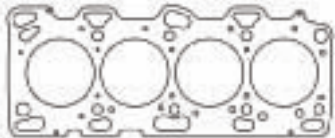

## Mitsubishi Head Gaskets

**4G63/4G63-T DOHC 2.0L**  
Eclipse 90-99, Galant 89-92, EVO 1-3 92-95

Bore	Material	Pkg Qty	Part #	List Price
85.5mm	MLS .051	1	C4233-051	\$98.24
86mm	MLS .051	1	C4234-051	\$98.24
87mm	MLS .051	1	C4235-051	\$98.24

Top End StreetPro Kit available Part# PRO2006T - \$183.55 refer to pg. 80  
Bottom End StreetPro Kit available Part# PRO2006B - \$76.45 refer to pg. 80  
Bottom End StreetPro Kit available Part# PRO2007B - \$47.89 refer to pg. 80

**4G63 1996-up DOHC 2.0L**  
Evo4-Evo8 1996-2005

Bore	Material	Pkg Qty	Part #	List Price
85mm	MLS .051	1	C4157-051	\$98.24
86mm	MLS .051	1	C4156-051	\$98.24

**420A 95-Up DOHC 2.0L 1997cc**  
Eclipse RS/GS 95-98