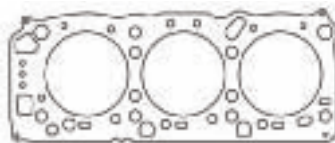

**4G63 1996-up DOHC 2.0L**  
Evo4-Evo8 1996-2005

Bore	Material	Pkg Qty	Part #	List Price
85mm	MLS .051	1	C4157-051	\$98.24
86mm	MLS .051	1	C4156-051	\$98.24

**420A 95-Up DOHC 2.0L 1997cc**  
Eclipse RS/GS 95-98

Bore	Material	Pkg Qty	Part #	List Price
87.5mm	MLS .040	1	C5497-040	\$93.99
88.5mm	MLS .040	1	C5498-040	\$93.99

Top End StreetPro Kit available Part# PRO2005T - \$142.75 refer to pg. 80  
Bottom End StreetPro Kit available Part# PRO2005B - \$68.29 refer to pg. 80

**4B11T 2.0L Turbo 2007+**  
Evo X 2007+

**MLx**

Bore	Material	Pkg Qty	Part #	List Price
88mm	MLX .044	1	C4483-044	\$121.67
90mm	MLX .044	1	C4484-044	\$121.67

**6G72 88-Up SOHC/6G72/T 91-00 DOHC 24V 3.0L**  
3000 GT Turbo 91-00, Galant 88-96  
3000 GT 91-95, Diamante 92-95, Montero 88-96